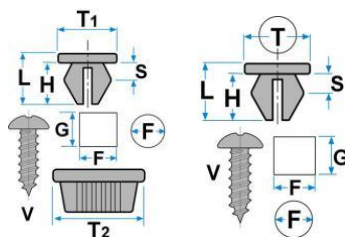

Refª KZ11200 – Kit´s molas painéis

(COMPOSTO POR):

(KZ11201 – KZ11202 – KZ11203 – KZ11204)

KZ11201 – Molas fixação

 50178Z OEM 867809966 Misure: F 7,0 G 7,0 H 13,0 L 14,5 Smin. 0,7 Smax. 1,5 T 12,0 V 4,2 Quantidade 25	 50494Z OEM 7745194 Quantidade 25	 57102 OEM 14115780 - 4309331 Misure: F 7,0 G 7,0 H 8,0 L 9,0 Smin. 0,5 Smax. 3 T 15,0 V 4,2 Quantidade 25	 57113 OEM 14215282 Misure: F 8,0 G 8,0 H 7,5 L 9,0 Smin. 0,7 Smax. 2,0 T1 11,0 T2 11,0 V 3,5 Quantidade 25
 57142Z OEM 9018906013 Misure: F 8,5 G 8,5 H 18,0 L 19,0 Smin. 4,0 S2 4,0 T 10,0 V 5,5 Quantidade 25	 57203 OEM 14201980 Misure: F 7,0 G 7,3 H 8,0 L 9,0 Smin. 0,5 Smax. 2,5 T1 9,5 T2 9,5 V 4,2 Quantidade 25	 57254 OEM 5757553 Misure: F 7,0 G 7,0 H 8,5 L 9,5 Smin. 0,7 Smax. 1,0 T 16,0 V 4,8 Quantidade 25	 57259 OEM 14115980-6992G2-155809966 Misure: F 7,0 G 7,0 H 8,0 L 9,0 Smin. 0,5 Smax. 3,0 T 13,0 V 4,8 Quantidade 25
 57284Z OEM 46558337 Misure: F 8,0 G 8,0 H 13,7 L 17,0 Smin. 0,7 Smax. 0,9 T 18,0 V 4,8 Quantidade 25	 57302Z OEM 46408953 Misure: F 8,0 G 8,0 H 24,0 L 25,5 Smin. 0,7 Smax. 0,9 T 16,0 V 4,8 Quantidade 25	 71103 OEM 1H0853586 Quantidade 25	 71259Z OEM 9018906065 Misure: F 9,0 G 9,0 H 18,0 L 19,0 Smin. 0,7 Smax. 6,0 T 20,0 V 5,5 Quantidade 25